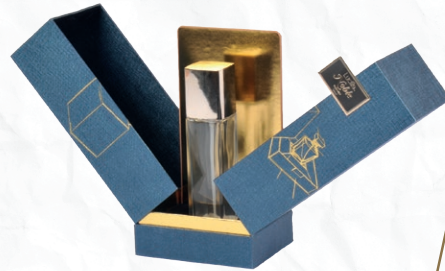

Gaia

All Sides Opening
Stand Type Lid Box

18

Rhea

Double Door Stand-Type Box

19